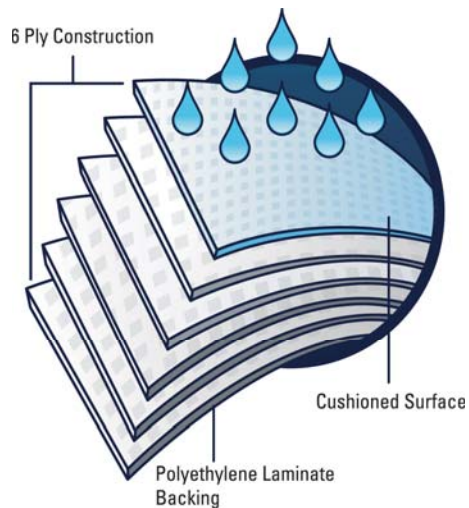

L&R MANUFACTURING COMPANY

577 Elm Street, PO Box 607, Kearny, NJ 07032-0607 USA Telephone: 201.991.5330 Fax: 201.991.5870
www.LRultrasonics.com info@LRultrasonics.com