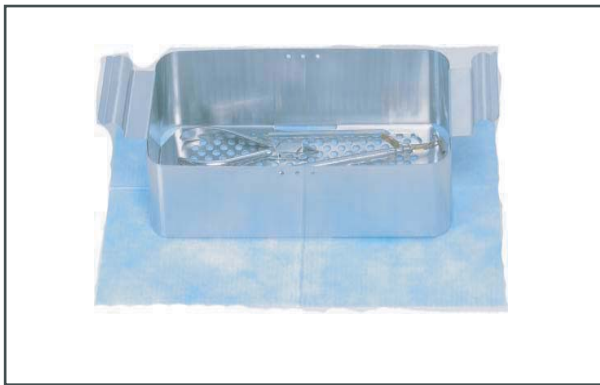

welcome to an

L&R CLEAN world

For use on Counter Top Surfaces

New CounterZorb™ Ultra Absorbent Mats have been designed with a superior multi-layer technology to protect surfaces and counter tops from liquid spills, chemicals and contaminants. Each mat has a unique 6 ply construction including the polyethylene laminate backing which is water and chemical resistant. The cushioned surface pockets protect glassware and delicate items from breakage. The mats are soft, non-abrasive and won't scratch delicate surfaces or equipment.

CounterZorb Mats are easy to use. Simply position a mat near your Ultrasonic Cleaner, Autoclave or sink area and place your ultrasonic accessory basket or other wet instruments on the mat. CounterZorb's unique design disperses the liquid throughout the mat, enhancing absorption. CounterZorb keeps the surface drier while acting as an infection control barrier against cross contamination.